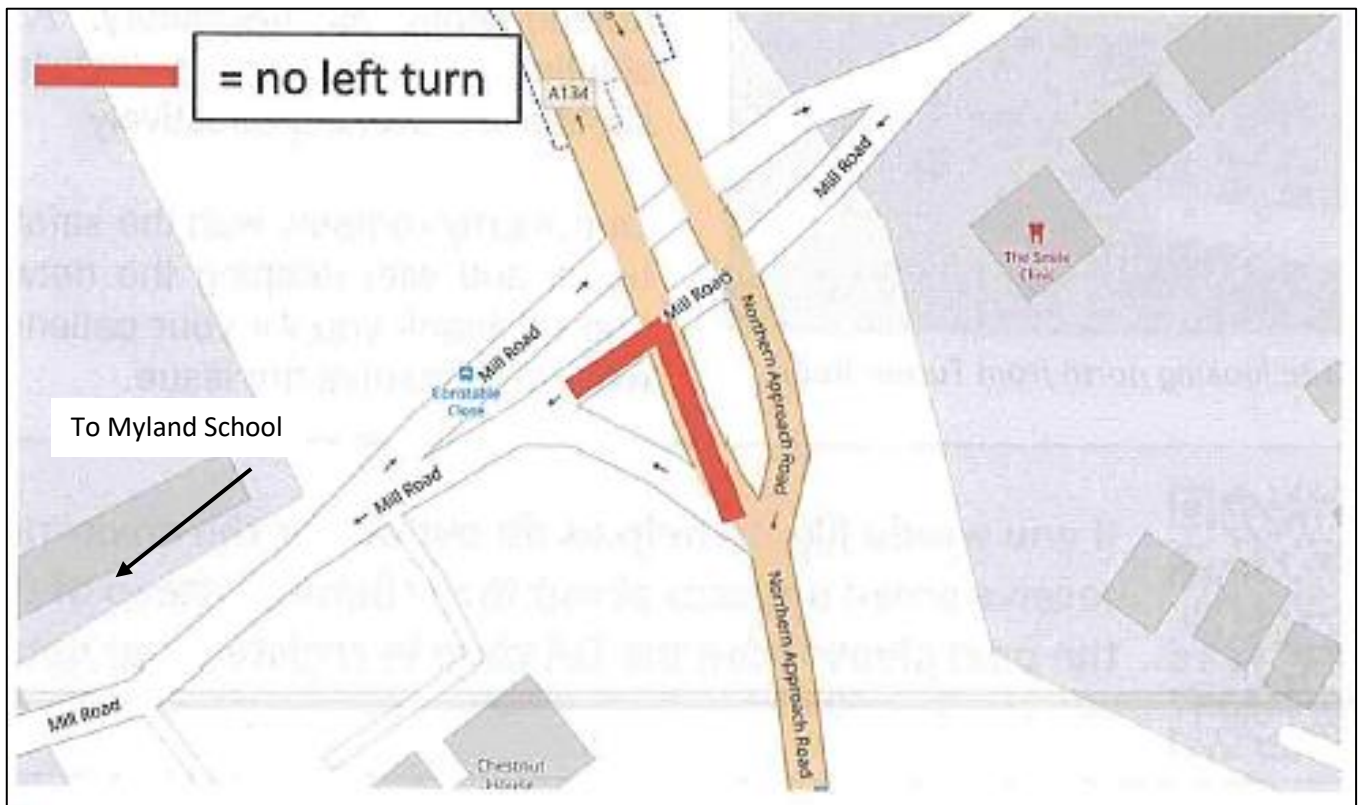

Northern Approach Works

You are, no doubt, already aware of the major works being carried out on the Northern Approach. We have been informed that, **between 28th May and 28th June**, traffic will be unable to turn left into Mill Road when heading northbound on the A134 (Northern Approach Road). This is to allow for the installation of the new bus lane and associated works (please see map below). Mill Road west remains accessible for traffic approaching from other directions.

Please bear this in mind when travelling to and from school – thank you.

Year 6 - reminder